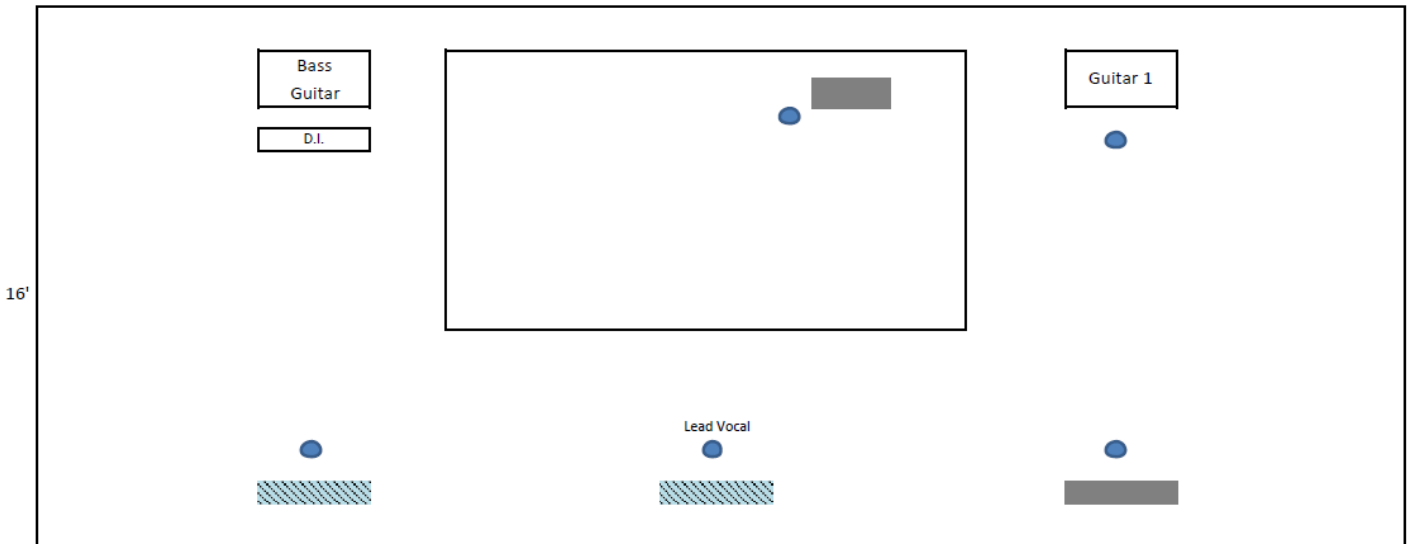

*Hi-Res logos and photos
available on request*

80s Brigade

Stage Plot / Tech Rider

30'

- | | |
|---------------------|----------------|
| 1. VOCAL | 11. Rack tom |
| 2. VOCAL | 12. Floor tom |
| 3. VOCAL | 13. Floor tom |
| 4. VOCAL | 14. High hat |
| 5. Guitar Left/Mono | 15. Overhead |
| 6. Guitar Right | 16. Overhead |
| 7. Bass guitar | 17. Open (EFX) |
| 8. Kick drum | 18. Open (EFX) |
| 9. Snare drum | 19. Open (EFX) |
| 10. Rack tom | 20. Open (EFX) |